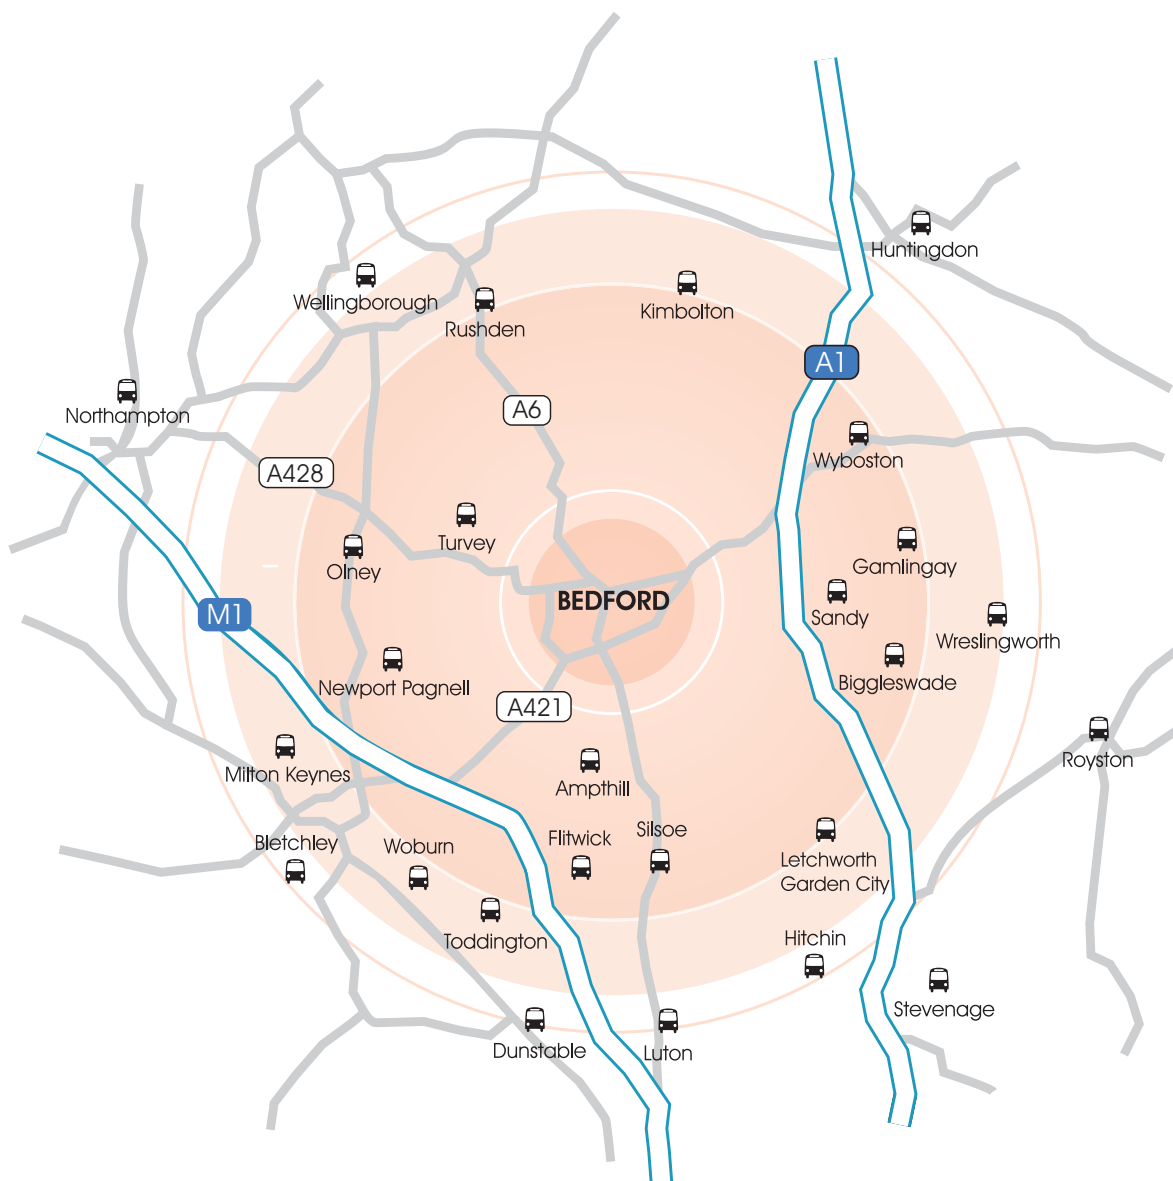

Travel Information

Bedford Modern School is located on the outskirts of Bedford town centre with commanding views of the Bedfordshire countryside.

By Road

Bedford lies around 50 miles north of London and is accessible from the M1, A1 and A6, offering both north and south road links. Please use postcode MK41 7NT for satellite navigation purposes.

By Rail

The main train line from London St Pancras to Bedford provides a journey time of approximately 40 minutes and Bedford Train Station is within walking distance of the School. For timetables and further information please visit www.nationalrail.co.uk